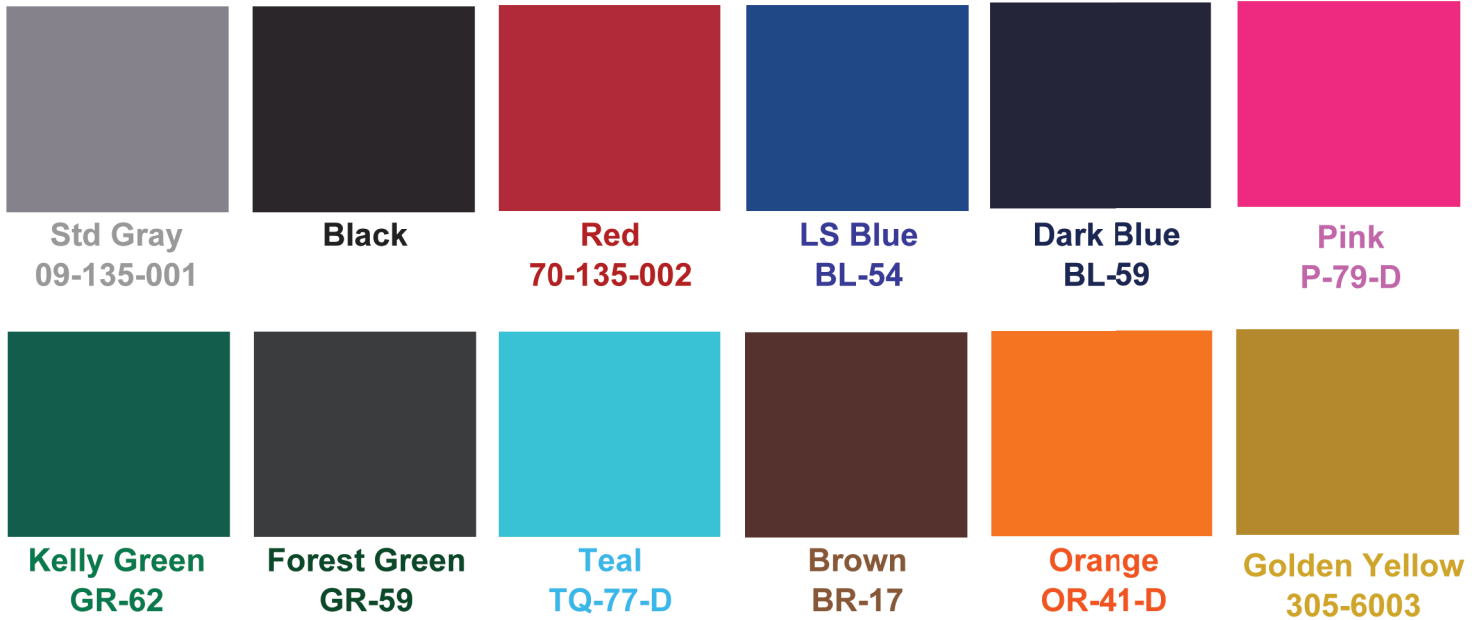

## Standard UnderTray Color Options

- Forward UnderTray | Integrated Sled | Rear Diffuser
- Available for Premier, Advanced & Classic Aero Systems
- Standard pricing applies, no upcharge

## Standard Side Fairing and LeadEdge Color Options

- Available for Side Fairings used in Premier and TopKit Aero Systems
- Available for LeadEdge Top Fairing
- Standard pricing applies, no upcharge
- ARG component is always white