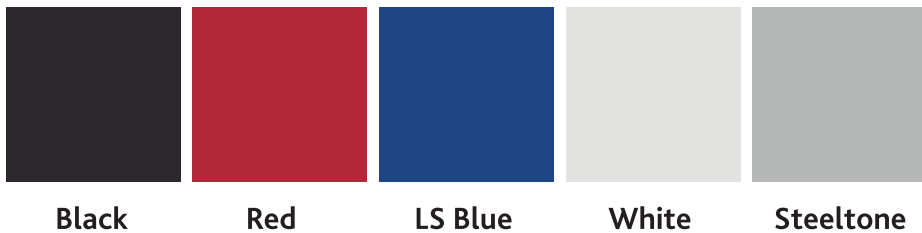

## Standard UnderTray Color Options

- Forward UnderTray | Integrated Sled | Rear Diffuser
- Available for Premier, Advanced & Classic Aero Systems
- Standard pricing applies, no upcharge

## Additional UnderTray Color Options

- Quoted and available upon request
- May require additional lead time and minimum purchase of 40 units

## Standard Side Fairing and LeadEdge Color Options

- Available for Side Fairings used in Premier and TopKit Aero Systems
- Available for LeadEdge Top Fairing
- Standard pricing applies, no upcharge
- ARG component is always white